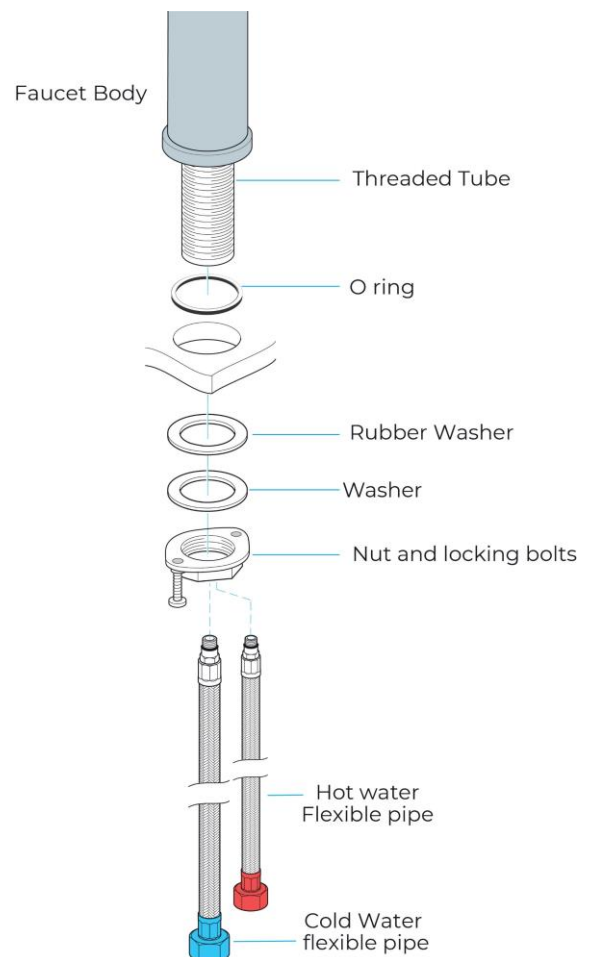

DENO OIL RUBBED BRONZE BATH SINK FAUCET SINGLE HANDLE SPECS

Specs:

- INSTALLATION : Single-Hole
- MOUNT: Deck Mount
- APERTURE: 1.18in / 30mm
- FEATURES: Honeycomb nozzle
- MATERIAL: Brass
- SPOUT TYPE: Low Arc
- SPOUT HEAD FUNCTION: Stream
- NUMBER OF HANDLES: Single Handle
- HANDLE TYPE: lever
- CARTRIDGE TYPE: Ceramic Disk
- MAXIMUM FLOW RATE :1.2 gpm