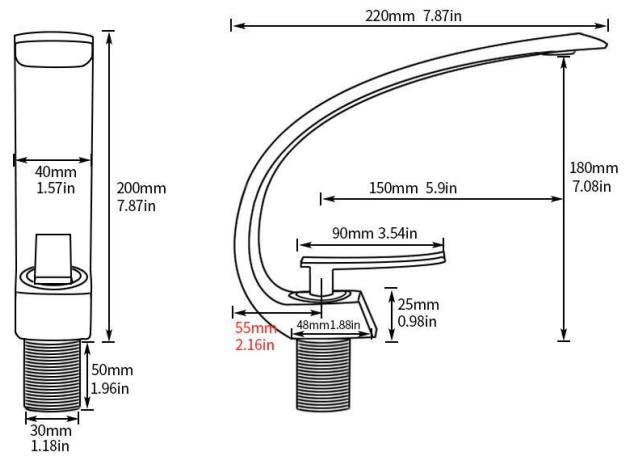

DENO OIL RUBBED BRONZE BATH SINK FAUCET SINGLE HANDLE SPECS

Specs:

- INSTALLATION : Single-Hole
- MOUNT: Deck Mount
- APERTURE: 1.18in / 30mm
- FEATURES: Honeycomb nozzle
- MATERIAL: Brass
- SPOUT TYPE: Low Arc
- SPOUT HEAD FUNCTION: Stream
- NUMBER OF HANDLES: Single Handle
- HANDLE TYPE: lever
- CARTRIDGE TYPE: Ceramic Disk
- MAXIMUM FLOW RATE :1.2 gpm